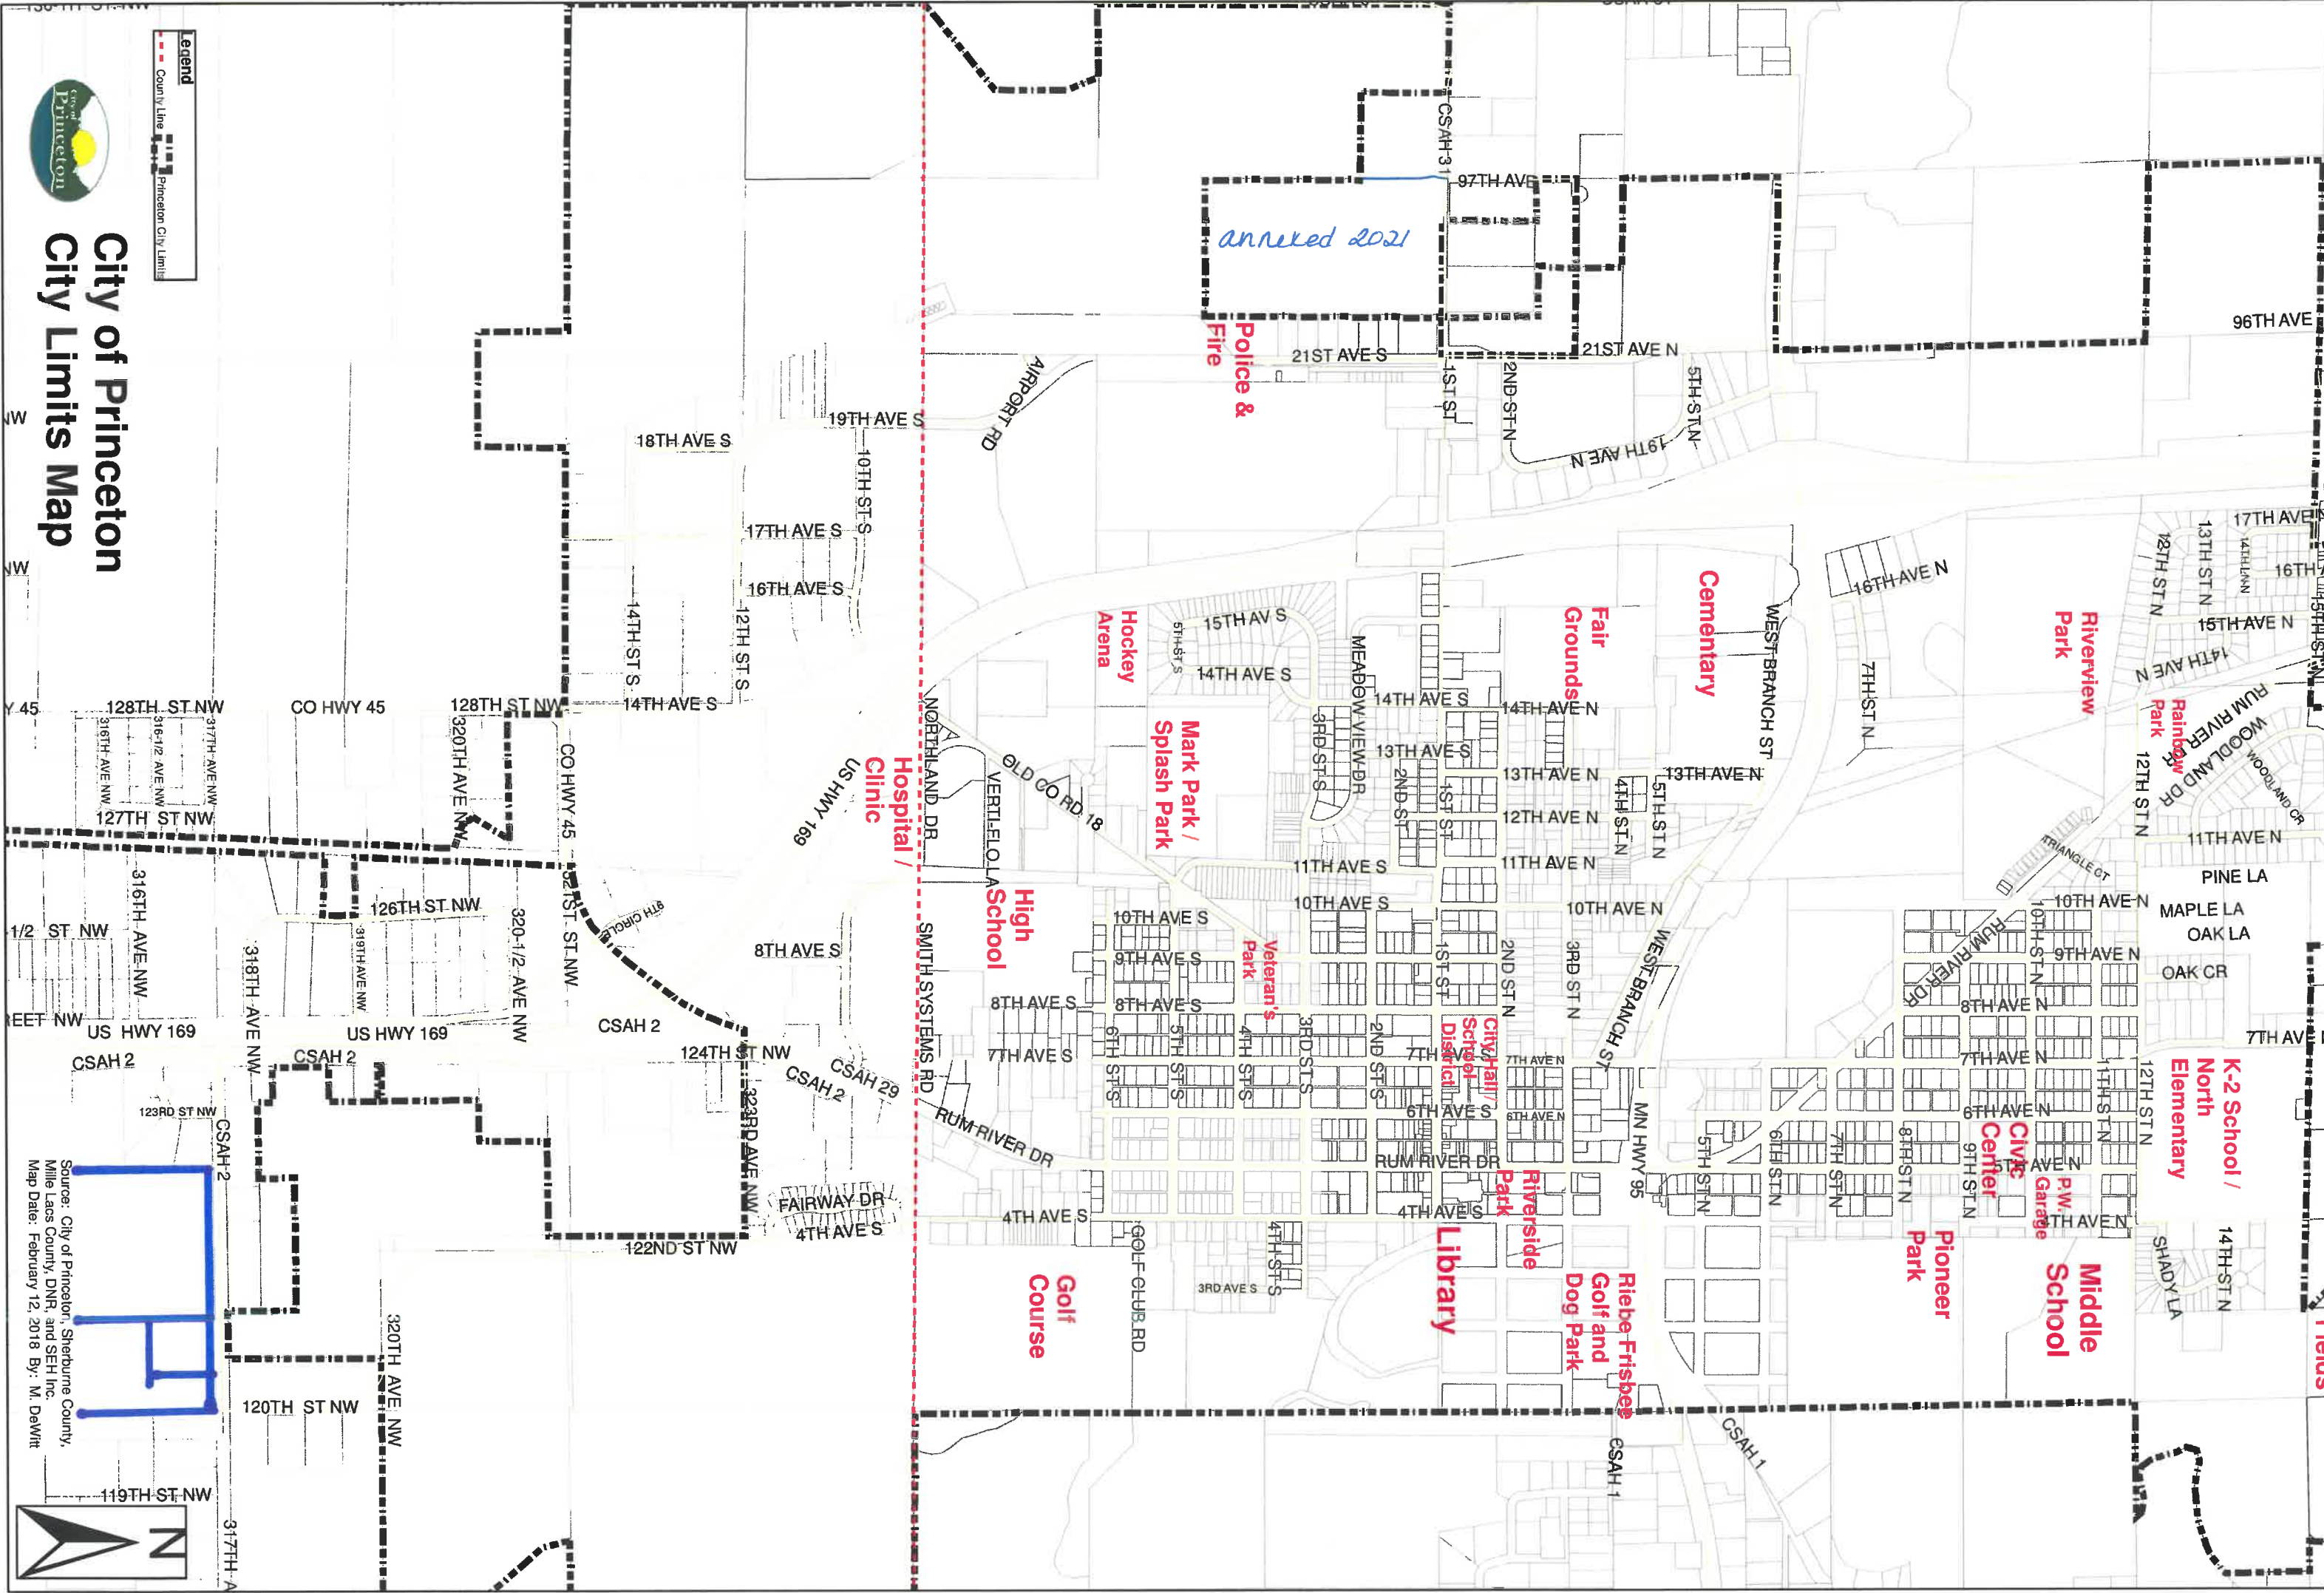

City of Princeton City Limits Map

Legend

- County Line
- Princeton City Limits

Source: City of Princeton, Shareburne County, Mile Lacs County, DNR, and SEH Inc.
Map Date: February 12, 2018 By: M. DeWitt